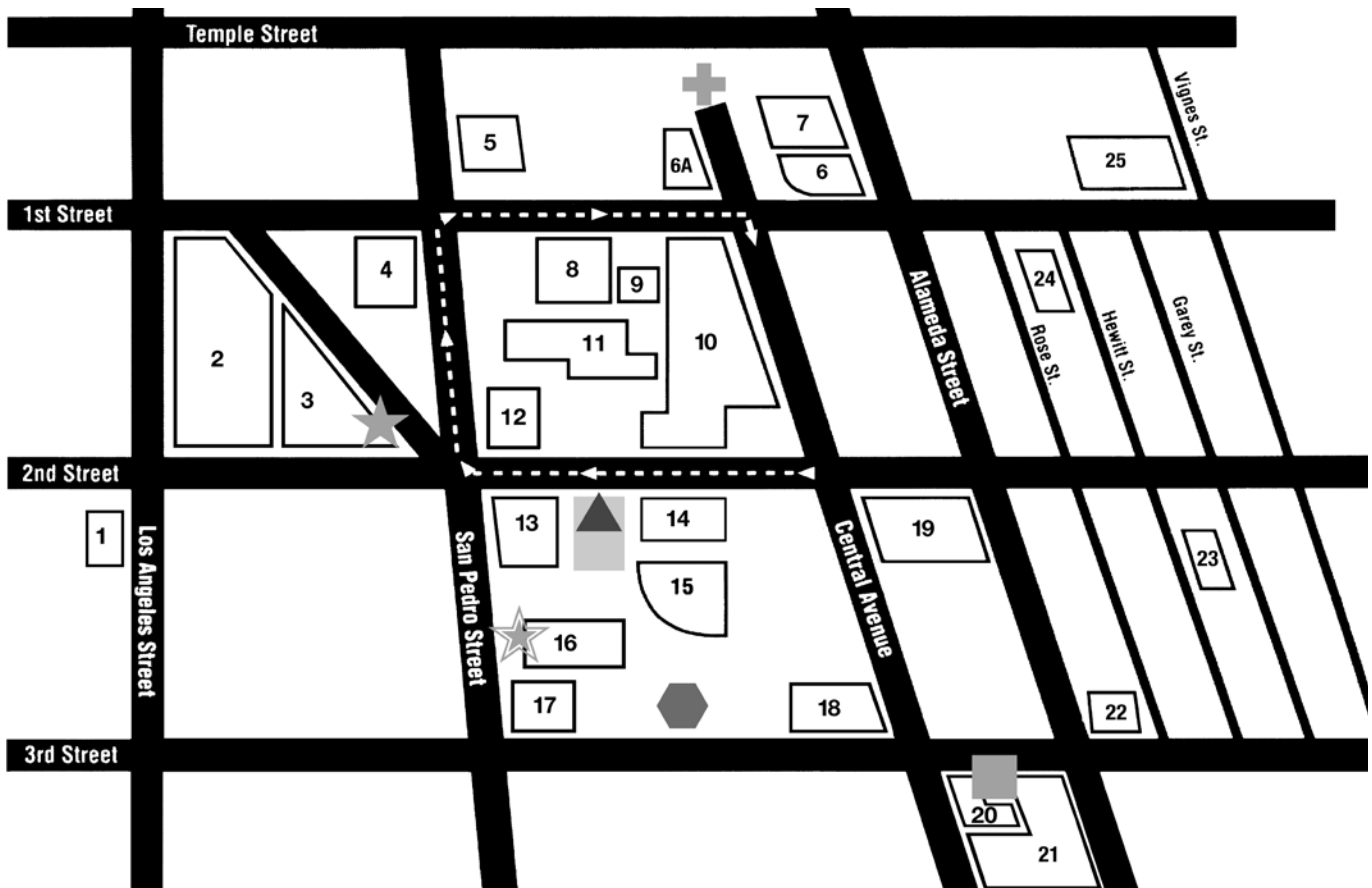

PARADE ROUTE

- | | | |
|--|--|--|
| <ol style="list-style-type: none"> 1. Los Angeles/Little Tokyo Library
203 S. Los Angeles St. 2. DoubleTree By Hilton
Los Angeles Downtown
120 S. Los Angeles St. 3. Weller Court
Astronaut Onizuka St. 4. California Bank & Trust
101 S. San Pedro St. 5. Union Center for the Arts
120 N. Judge John Aiso St.
• David Henry Hwang Theater
• LA Artcore
• Visual Communications 6. Japanese American National Museum
Pavilion (JANM)
369 E. First St. 6A. The National Center for the
Preservation of Democracy
369 E. First St. 7. Geffen Contemporary at MOCA
152 N. Central Ave. 8. Miyako Hotel Los Angeles
328 E. First St. 9. Koyasan Buddhist Temple
342 E. First St. 10. Japanese Village Plaza
350 E. First St. | <ol style="list-style-type: none"> 11. Little Tokyo Mall
319 E. Second St. 12. Union Bank
120 S. San Pedro St. 13. Manufacturers Bank
200 S. San Pedro St. 14. Little Tokyo Plaza
340 E. Second Street 15. Aratani Theatre
244 S. San Pedro St. 16. Japanese American Cultural &
Community Center (JACCC)
244 S. San Pedro St. 17. Union Church of Los Angeles
401 E. Third St. 18. Higashi Hongwanji Buddhist
Temple
505 E. Third St. 19. Honda Plaza
Second St. & Central Ave. 20. Centenary United Methodist
Church
300 S. Central Ave. 21. Little Tokyo Galleria
Third & Alameda Streets 22. The Rafu Shimpo
701 E. Third St., Suite 130 | <ol style="list-style-type: none"> 23. St. Francis Xavier Japanese
Catholic Center
222 S. Hewitt St. 24. Zenshuji Soto Mission
123 S. Hewitt St. 25. Nishi Hongwanji Buddhist
Temple
815 E. First St. <ul style="list-style-type: none">  Little Tokyo Towers  Go for Broke Monument
Japanese American National
Museum and Geffen
Contemporary at MOCA  Astronaut Ellison S. Onizuka
Memorial  Frances K. Hashimoto Plaza  National Japanese American
Veteran Memorial Court
244 S. San Pedro St.  Nikkei Veterans Monument
Little Tokyo Square
Third & Alameda Streets |
|--|--|--|